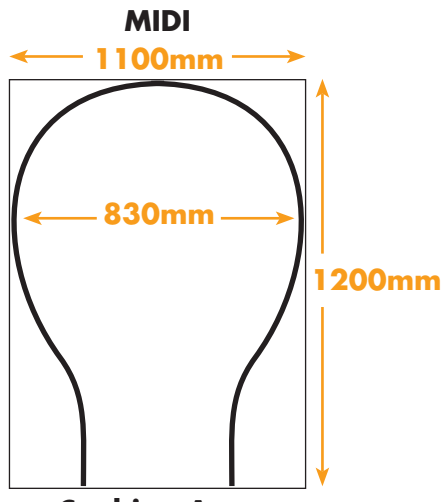

Cooking Area
700mm wide x 900mm deep

Cooking Area
830mm wide x 1050mm deep

Cooking Area
1050mm wide x 1300mm deep